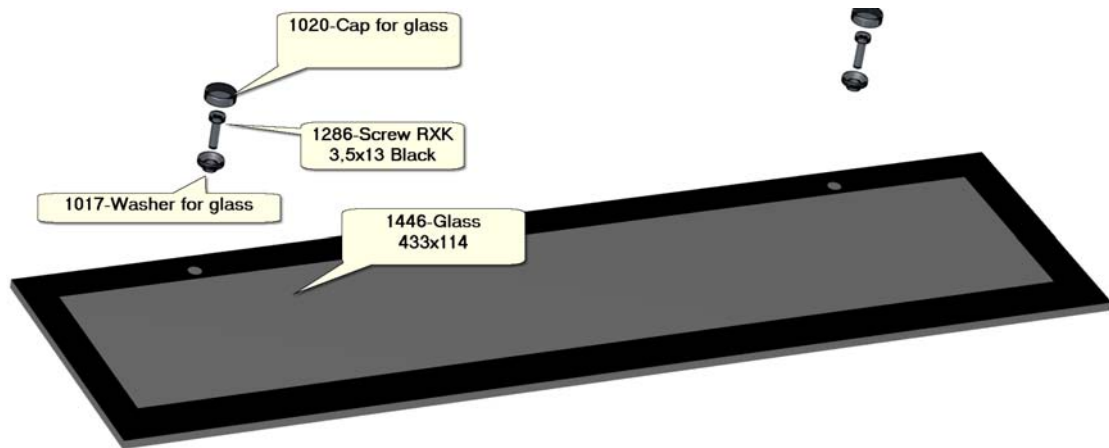

1453-Plate Back

***1290-Bottom Back Frame***

**1280-Bottom Front Frame**

***1094-Profile Front Inner***

***Electronic Boards***

**1446-Glass 433x114 + Fastener**

1450-Embosser Head Everest

***Transmission***

**1274 Sheetfeeder**

***Exploded view Left Side***

*Exploded View Right*

*Exploded View Center*