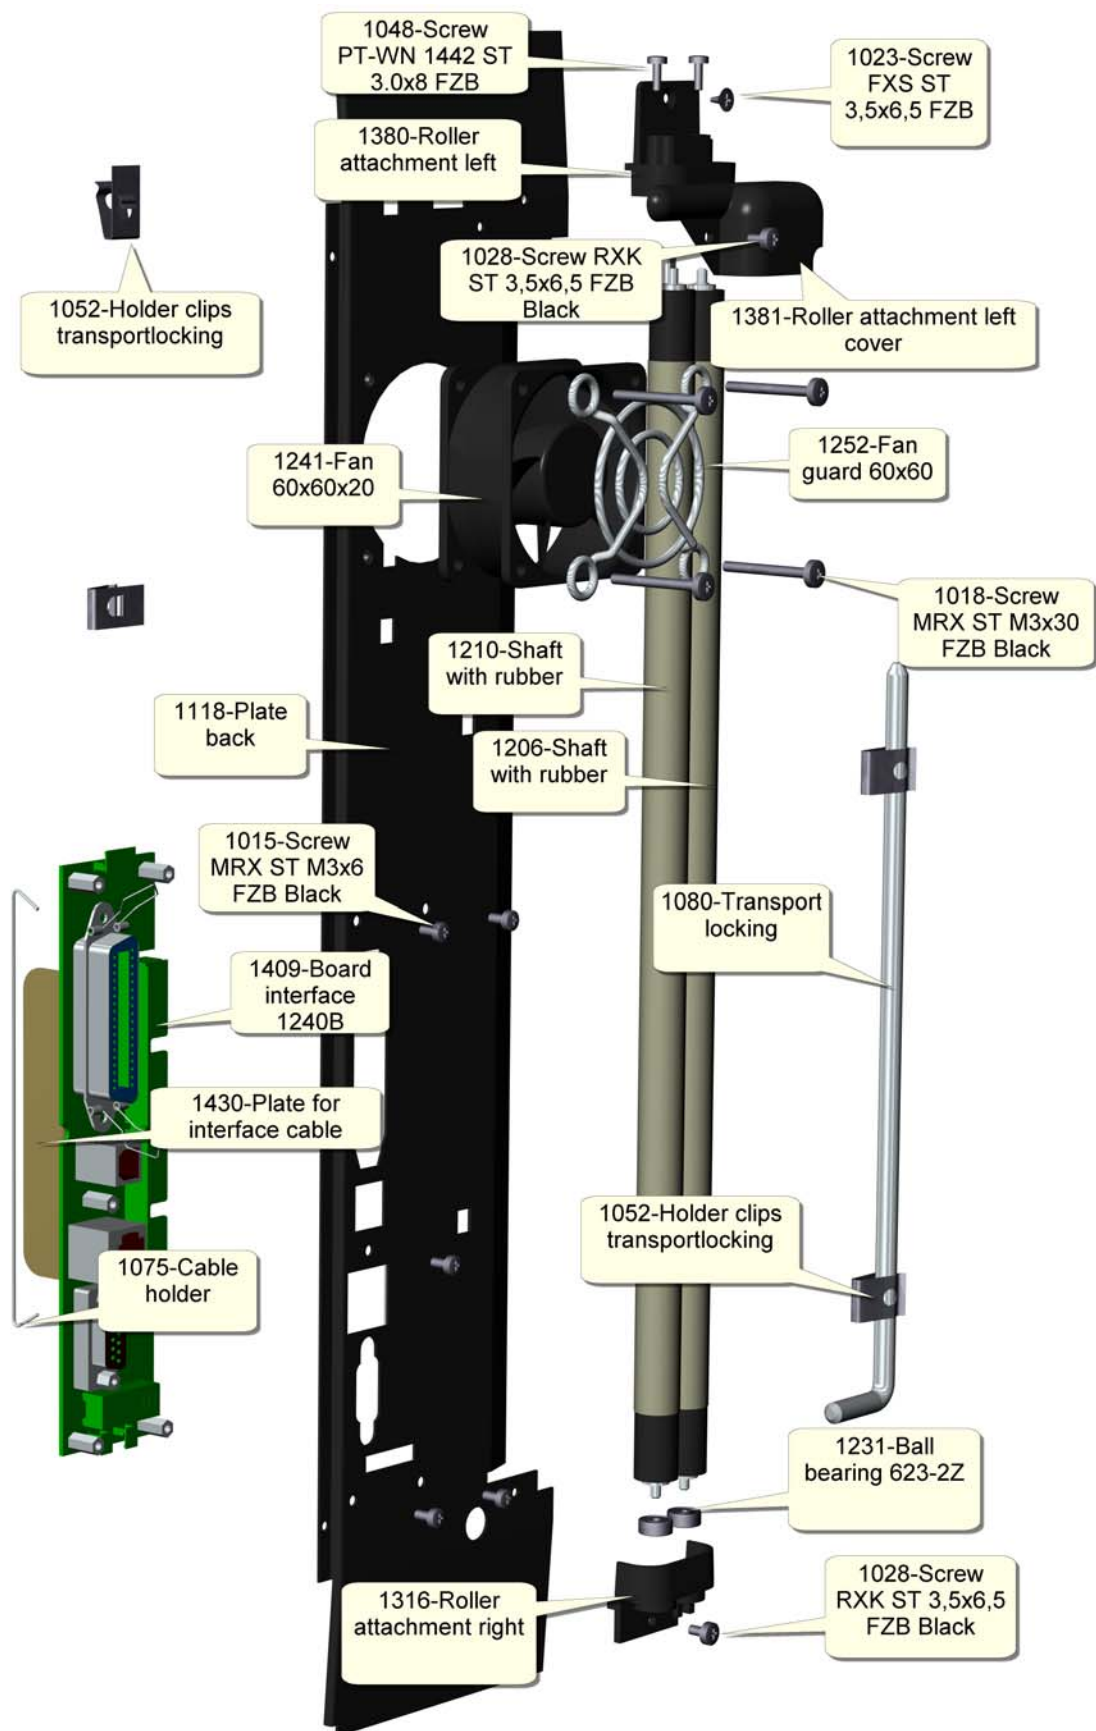

**1311-Basic-D**

***1166-Control panel V3***

**1531-Plate Side Motor**

***1530-Plate Side Power***

***Electronics***

**1289-Transformer**

**1307-Plate Bottom**

***1278-Casing with Speaker***

***1281-Casing Right***

***Transmission***

1300 Embosser Head Basic

1315-Plate Back

***View From Left***