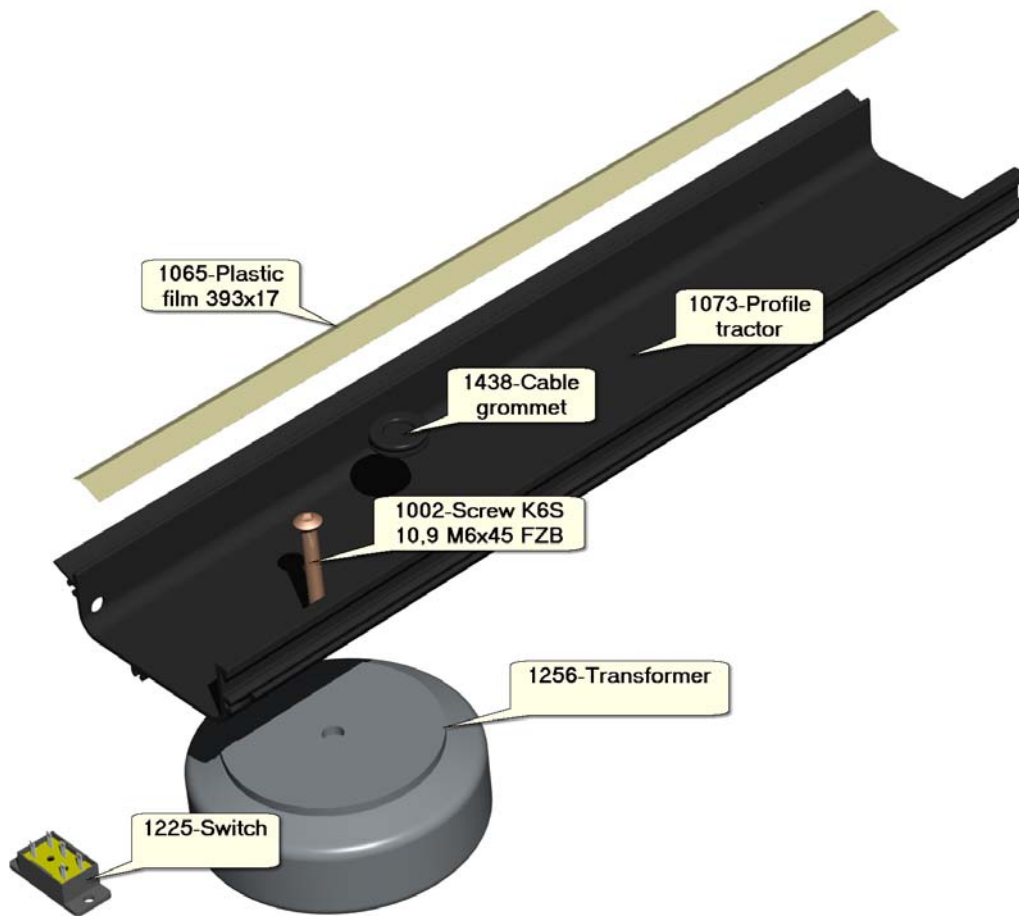

**1311-Basic-D**

***1166-Control panel V3***

**1531-Plate Side Motor**

***1530-Plate Side Power***

***Electronics***

**1289-Transformer**

**1307-Plate Bottom**

***1278-Casing with Speaker***

***1281-Casing Right***

***Transmission***

1300 Embosser Head Basic

1315-Plate Back

***View From Left***