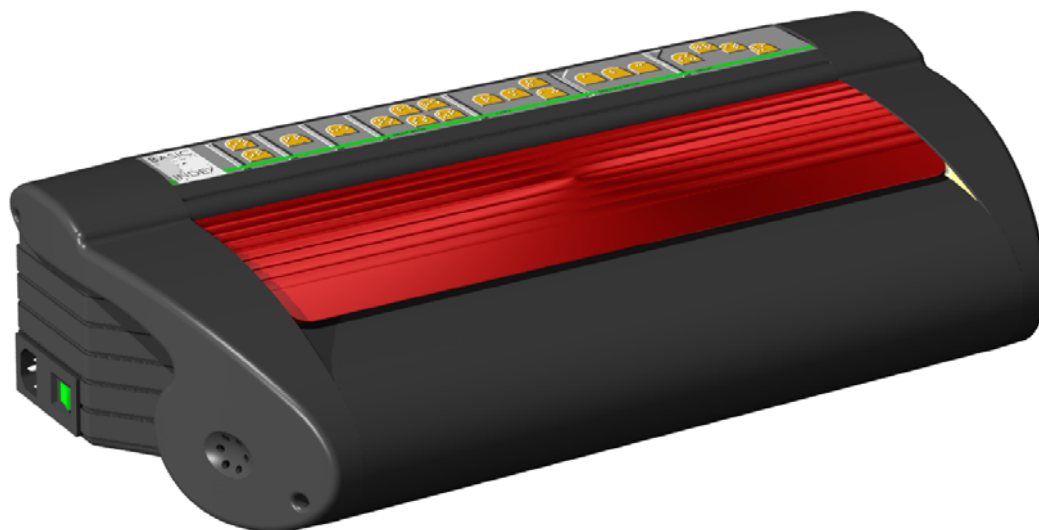

**1311-Basic-D**

***1166-Control panel V3***

**1531-Plate Side Motor**

***1530-Plate Side Power***

***Electronics***

**1289-Transformer**

**1307-Plate Bottom**

***1278-Casing with Speaker***

***1281-Casing Right***

***Transmission***

1300 Embosser Head Basic

1315-Plate Back

***View From Left***