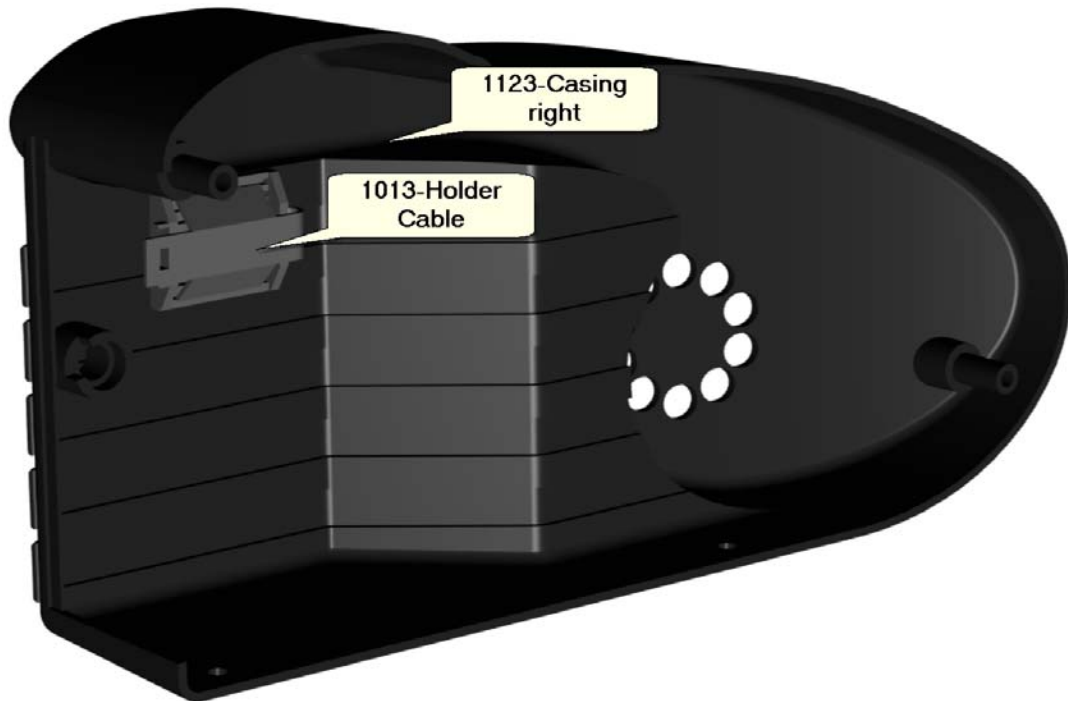

**1311-Basic-D**

***1166-Control panel V3***

**1531-Plate Side Motor**

***1530-Plate Side Power***

***Electronics***

**1289-Transformer**

**1307-Plate Bottom**

***1278-Casing with Speaker***

***1281-Casing Right***

***Transmission***

1300 Embosser Head Basic

1315-Plate Back

***View From Left***