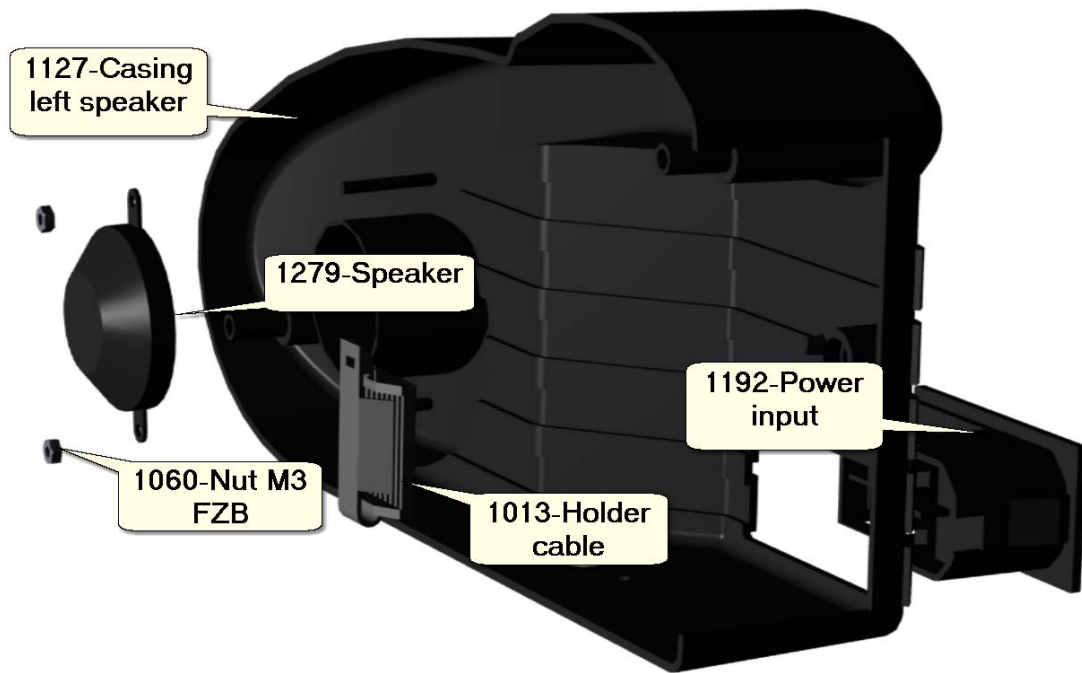

**1311-Basic-D**

***1166-Control panel V3***

**1531-Plate Side Motor**

***1530-Plate Side Power***

***Electronics***

**1289-Transformer**

**1307-Plate Bottom**

***1278-Casing with Speaker***

***1281-Casing Right***

***Transmission***

1300 Embosser Head Basic

1315-Plate Back

***View From Left***